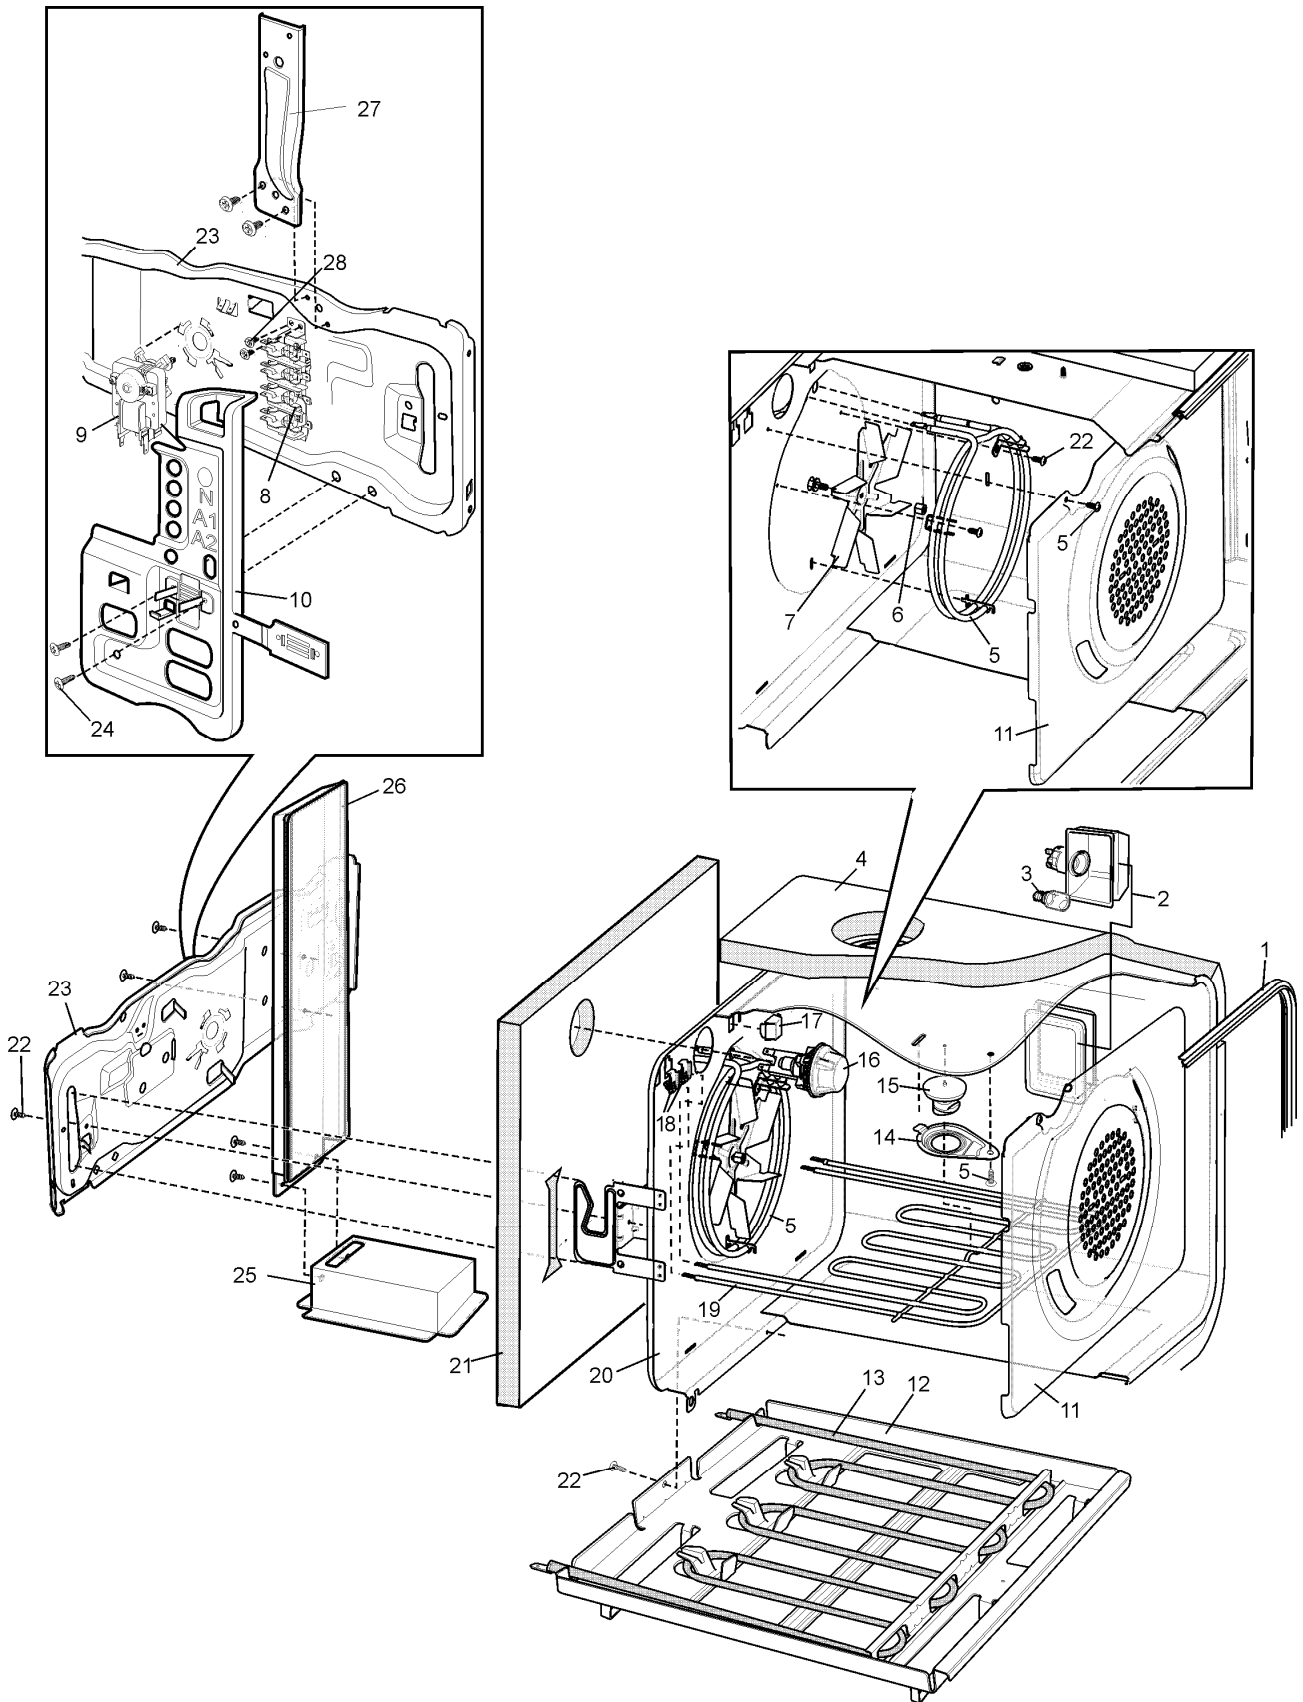

Completed document

Model: EVE633SA

PNC: 94403164809

MODELS:

**EX. VIEW DRAWING 7724
FRONT FRAME ASSEMBLY**

EX. VIEW DRAWING 7723
UPPER OVEN ASSEMBLY

EX. VIEW DRAWING 8085
CONTROL PANEL ASSEMBLY

MODEL: EVE633SA

EX. VIEW DRAWING 8055
OVEN DOOR ASSEMBLY