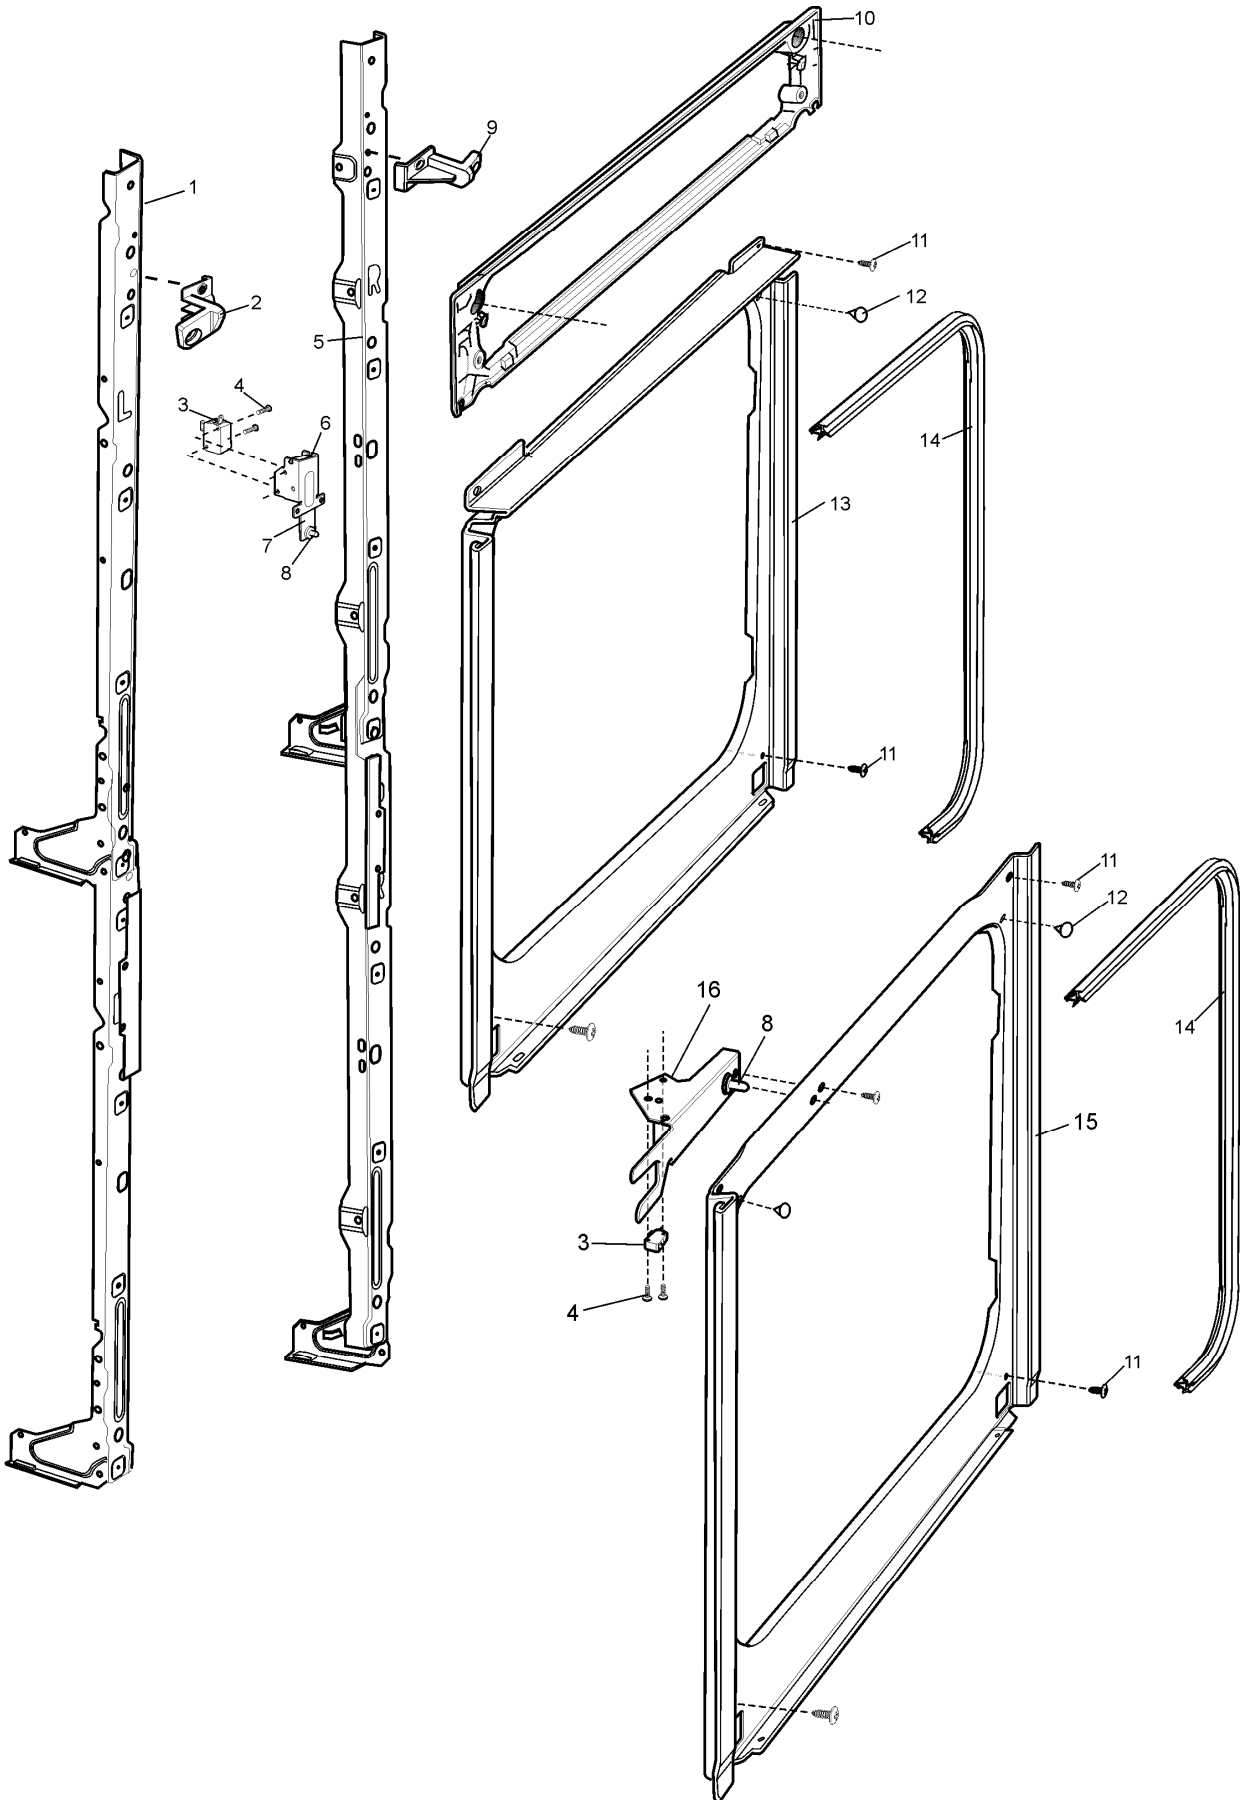

Completed document

Model: EVE633SA

PNC: 94403164809

MODELS:

**EX. VIEW DRAWING 7724
FRONT FRAME ASSEMBLY**

EX. VIEW DRAWING 7723
UPPER OVEN ASSEMBLY

EX. VIEW DRAWING 8085
CONTROL PANEL ASSEMBLY

MODEL: EVE633SA

EX. VIEW DRAWING 8055
OVEN DOOR ASSEMBLY