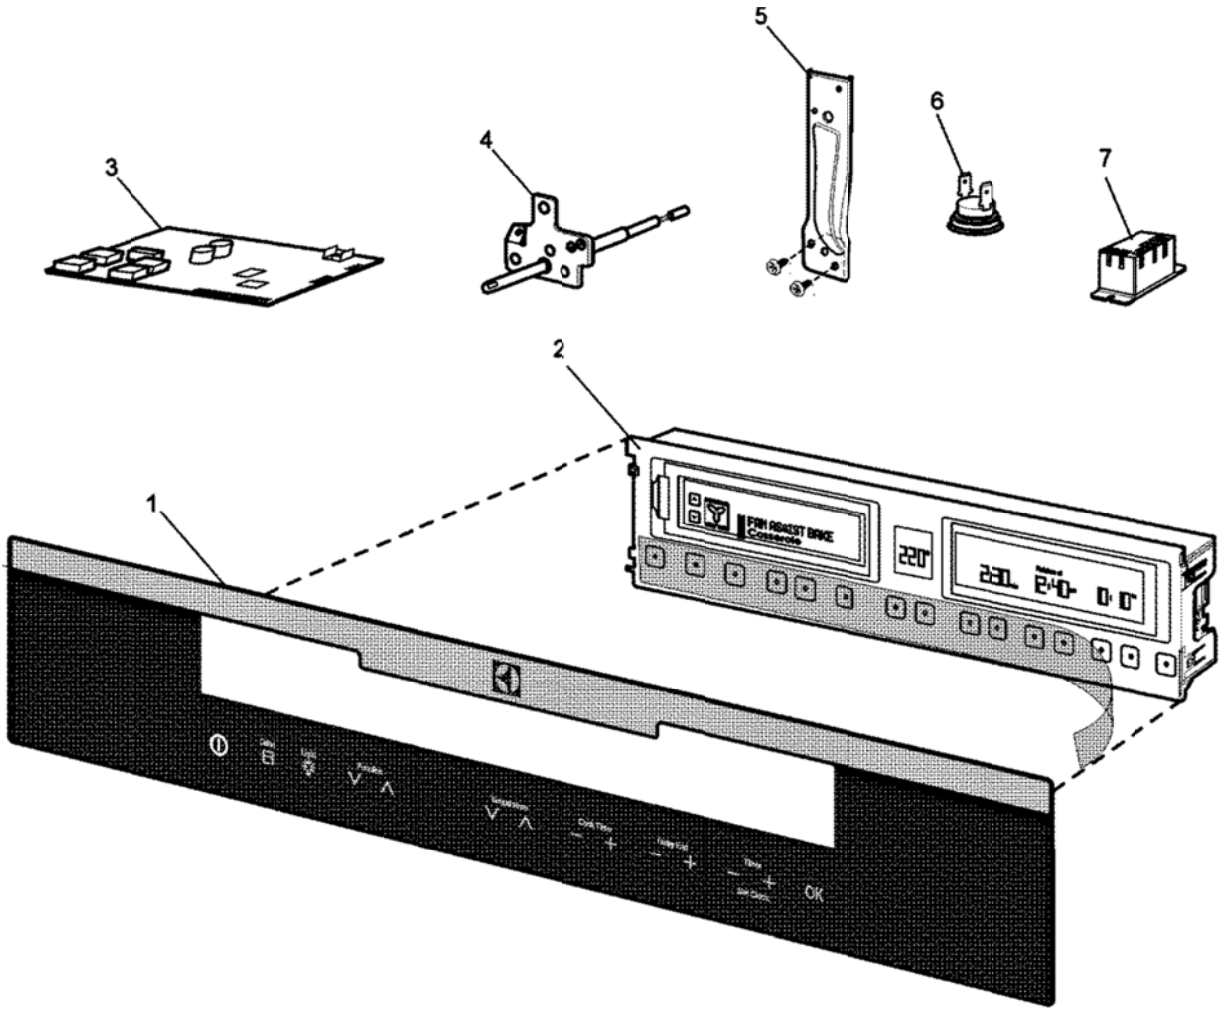

Completed document

Model: EVE633SA

PNC: 94403164809

MODELS:

**EX. VIEW DRAWING 7724
FRONT FRAME ASSEMBLY**

EX. VIEW DRAWING 7723
UPPER OVEN ASSEMBLY

EX. VIEW DRAWING 8085
CONTROL PANEL ASSEMBLY

MODEL: EVE633SA

EX. VIEW DRAWING 8055
OVEN DOOR ASSEMBLY