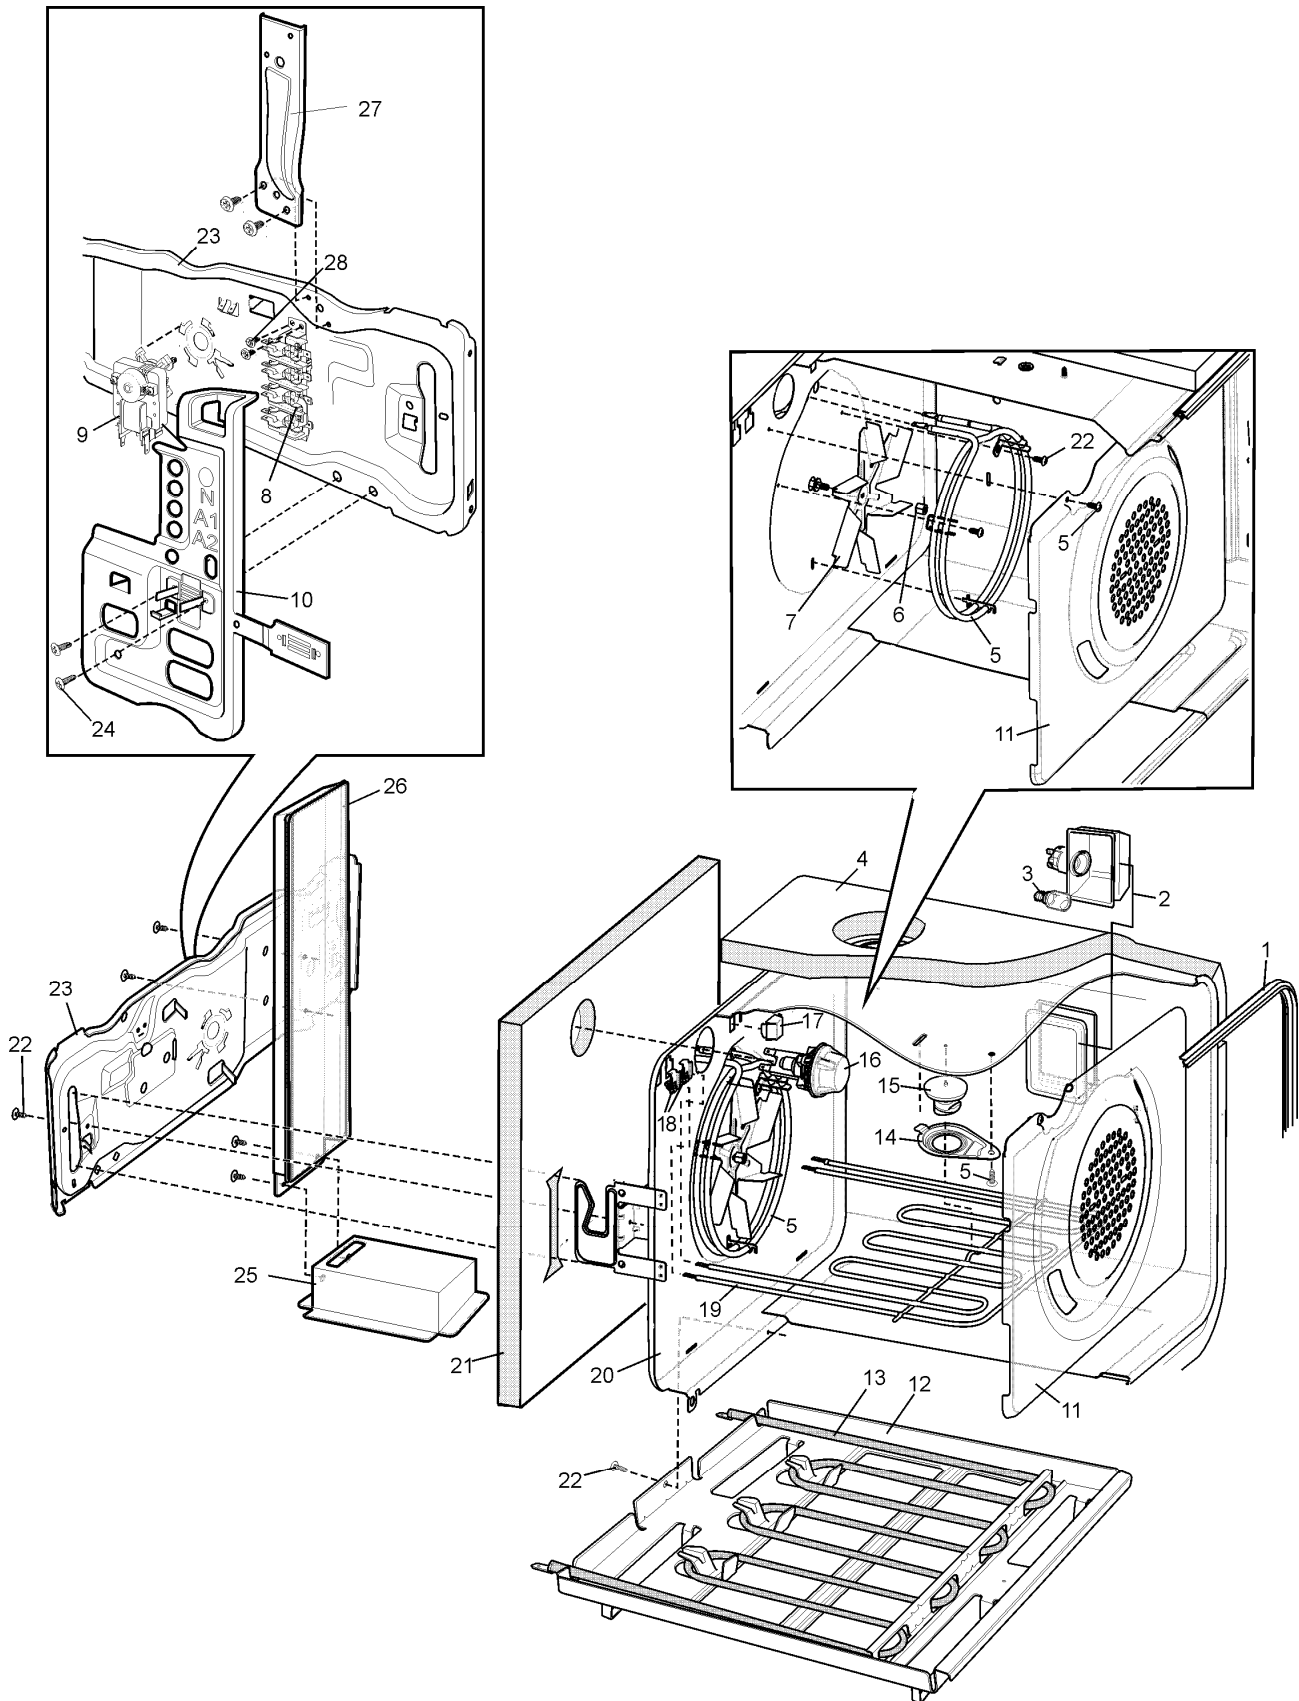

Completed document

Model: EVE633SA

PNC: 94403164809

MODELS:

**EX. VIEW DRAWING 7724
FRONT FRAME ASSEMBLY**

EX. VIEW DRAWING 7723
UPPER OVEN ASSEMBLY

EX. VIEW DRAWING 8085
CONTROL PANEL ASSEMBLY

MODEL: EVE633SA

EX. VIEW DRAWING 8055
OVEN DOOR ASSEMBLY