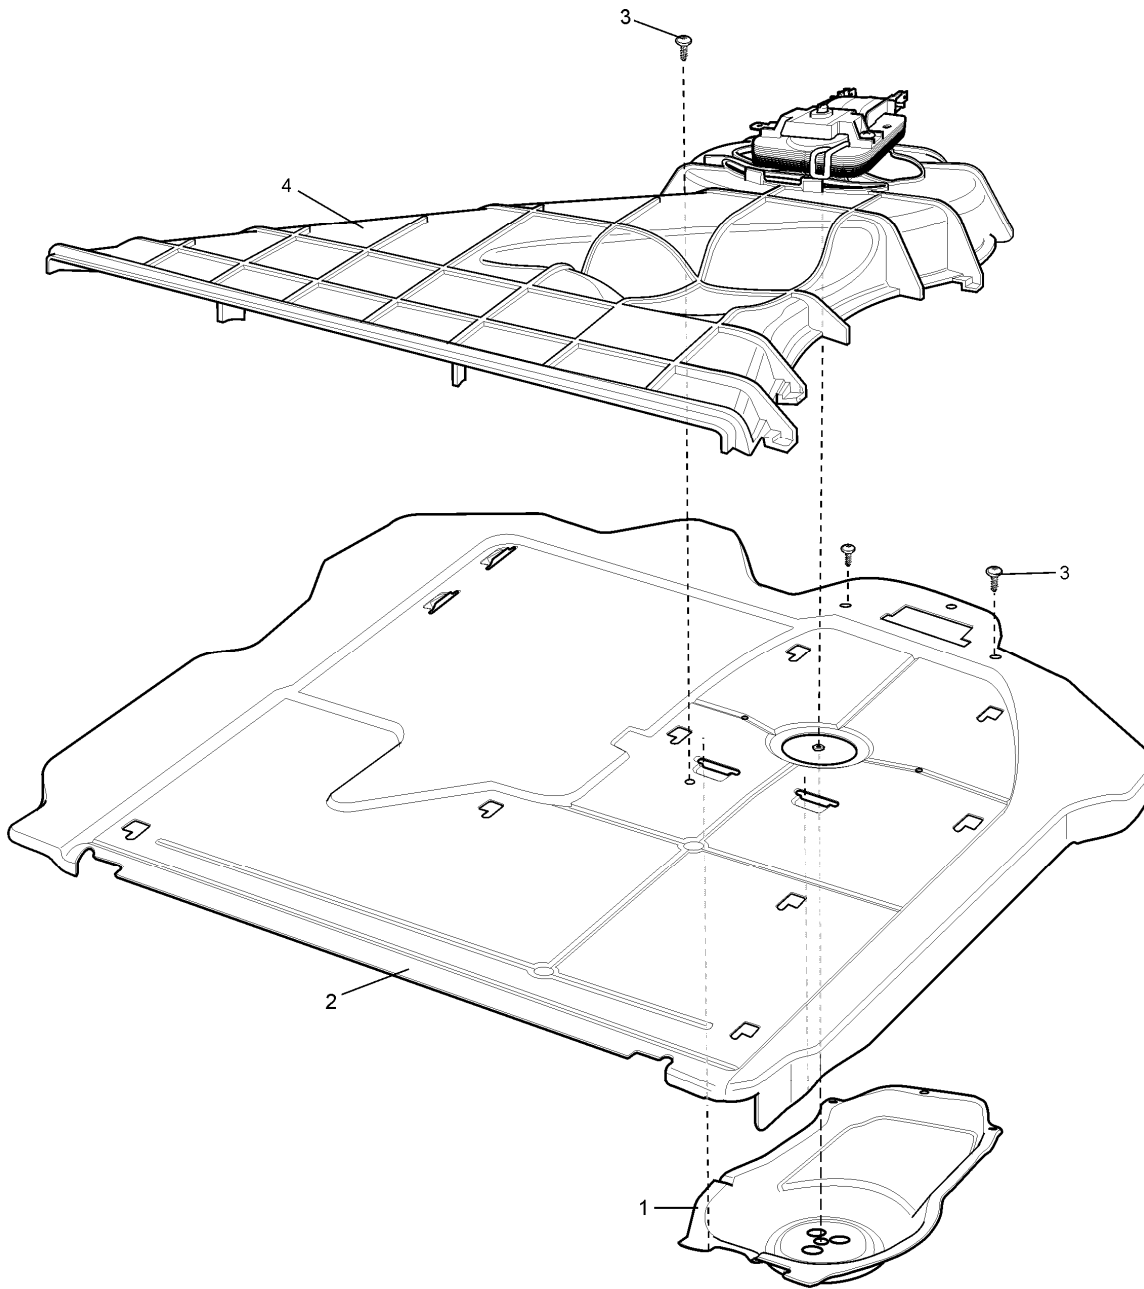

Completed document

Model: EVE633SA

PNC: 94403164809

MODELS:

**EX. VIEW DRAWING 7724
FRONT FRAME ASSEMBLY**

EX. VIEW DRAWING 7723
UPPER OVEN ASSEMBLY

EX. VIEW DRAWING 8085
CONTROL PANEL ASSEMBLY

MODEL: EVE633SA

EX. VIEW DRAWING 8055
OVEN DOOR ASSEMBLY